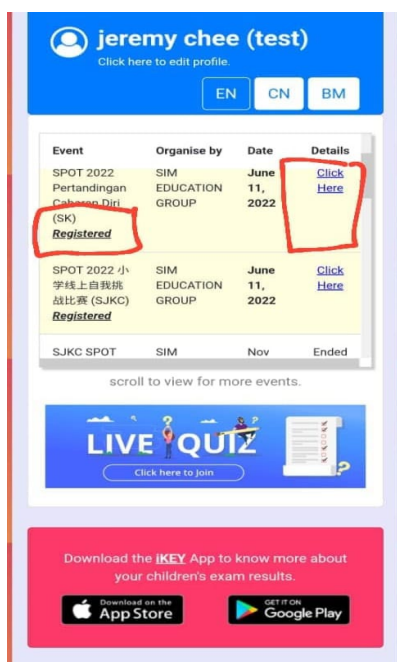

4) Question: How to register?

Answer: Kindly follow the link as stated below.

<https://bit.ly/SPOT2022iKEYREG>

5) Question: How to fill in the school name?

Answer: Just input the school name without SJK (C) or SK

I accept the [Privacy Policy](#) and [Terms & Conditions.](#)

Reset

Sign up / Register

6) Question: How to know school is under with PPD (Pejabat Pendidikan Daerah)

Answer: You may check by entering the school name in Google to check is under which PPD

7) Question: How do know registration is successful?

Answer: After login in, the category that you selected will show registered as stated.

8) Question: Take the test via website or app?

Answer: Website.